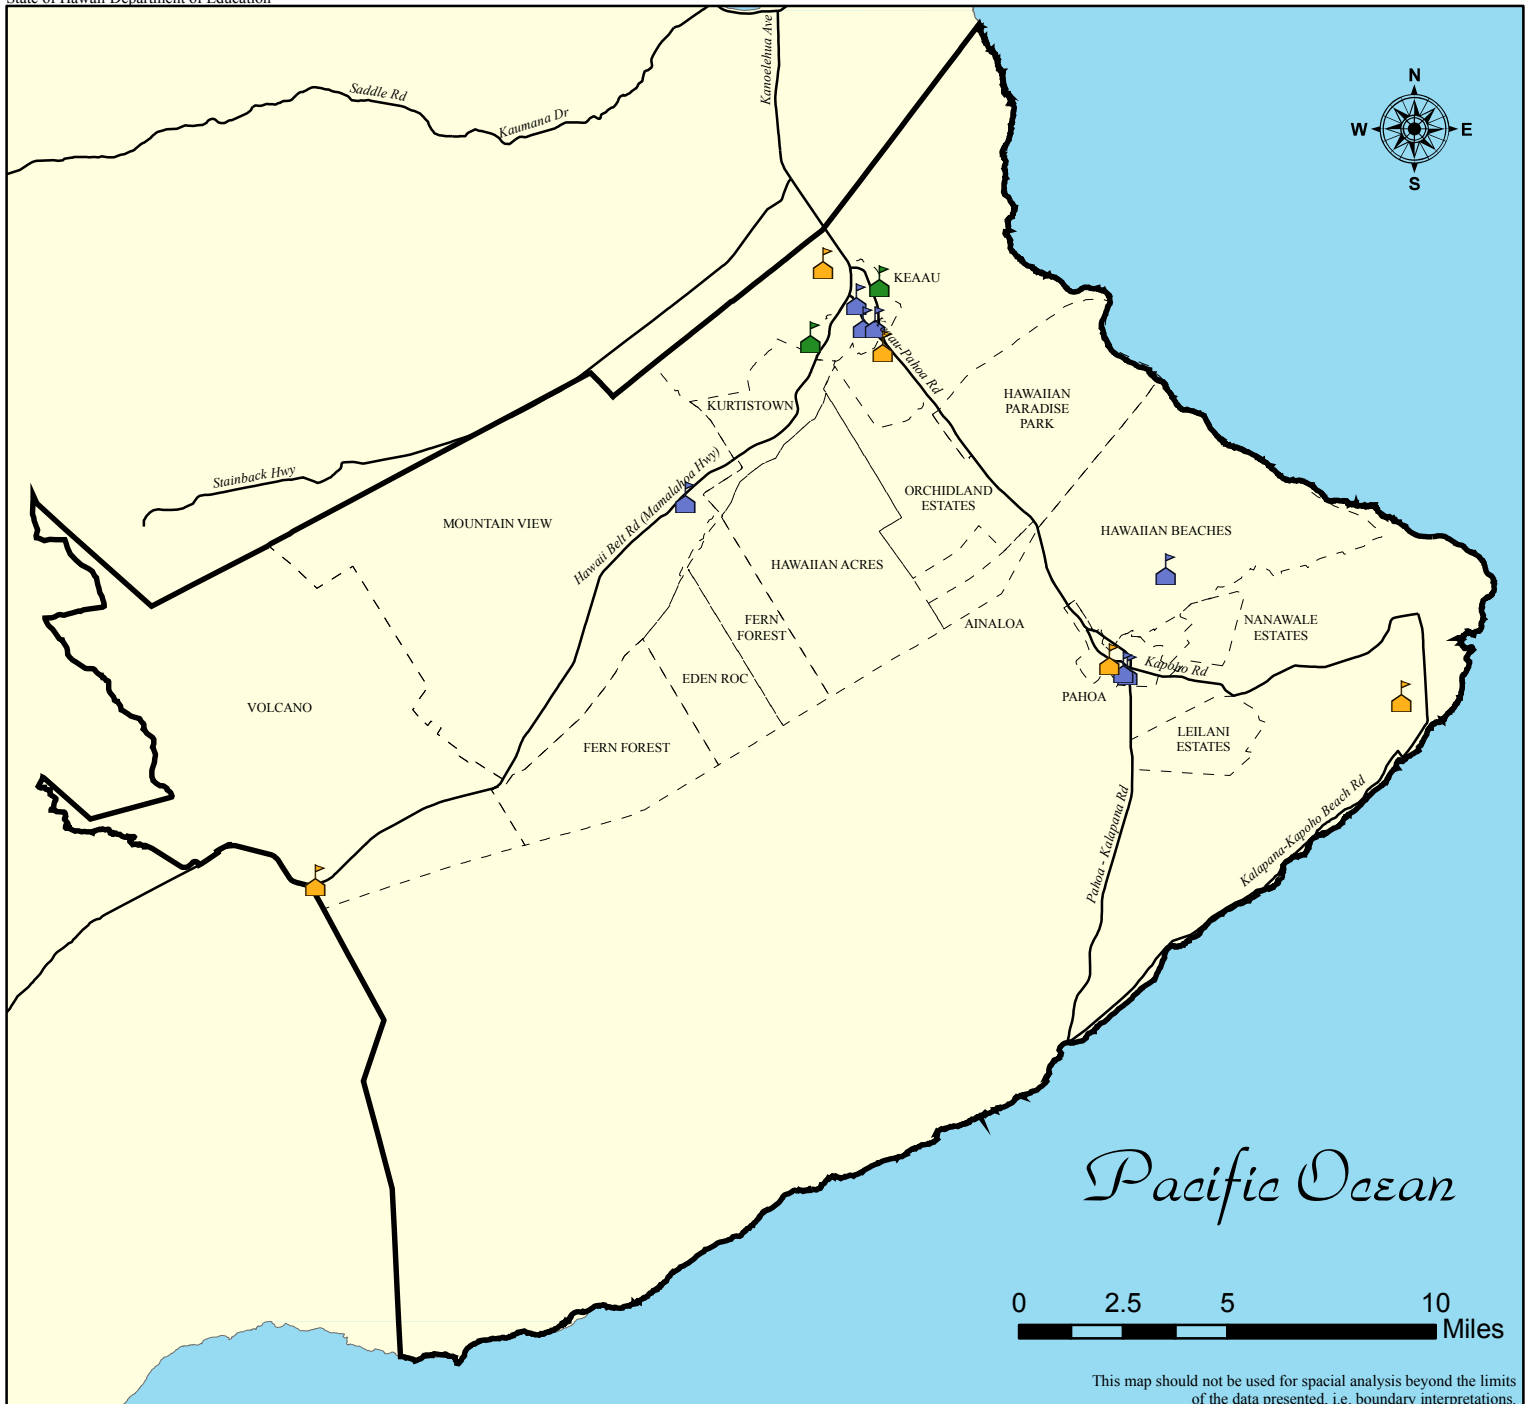

Schools

Puna, Island of Hawaii

- Community Development Plan Boundary
- Census Designated Places
- Major Highways
- Charter School
- Private School
- Public School

- Public Schools:**
- Keaau Elementary School
 - Keaau Middle School
 - Keaau High School
 - Pahoa Elementary School
 - Pahoa Intermediate & High School
 - Mountain View Elementary School
 - Keonepoko Elementary School

Creation Date: June 26, 2006
 Data Source: Hawaii Statewide GIS Program
 State of Hawaii Department of Education

Pacific Ocean

This map should not be used for spatial analysis beyond the limits of the data presented, i.e. boundary interpretations.