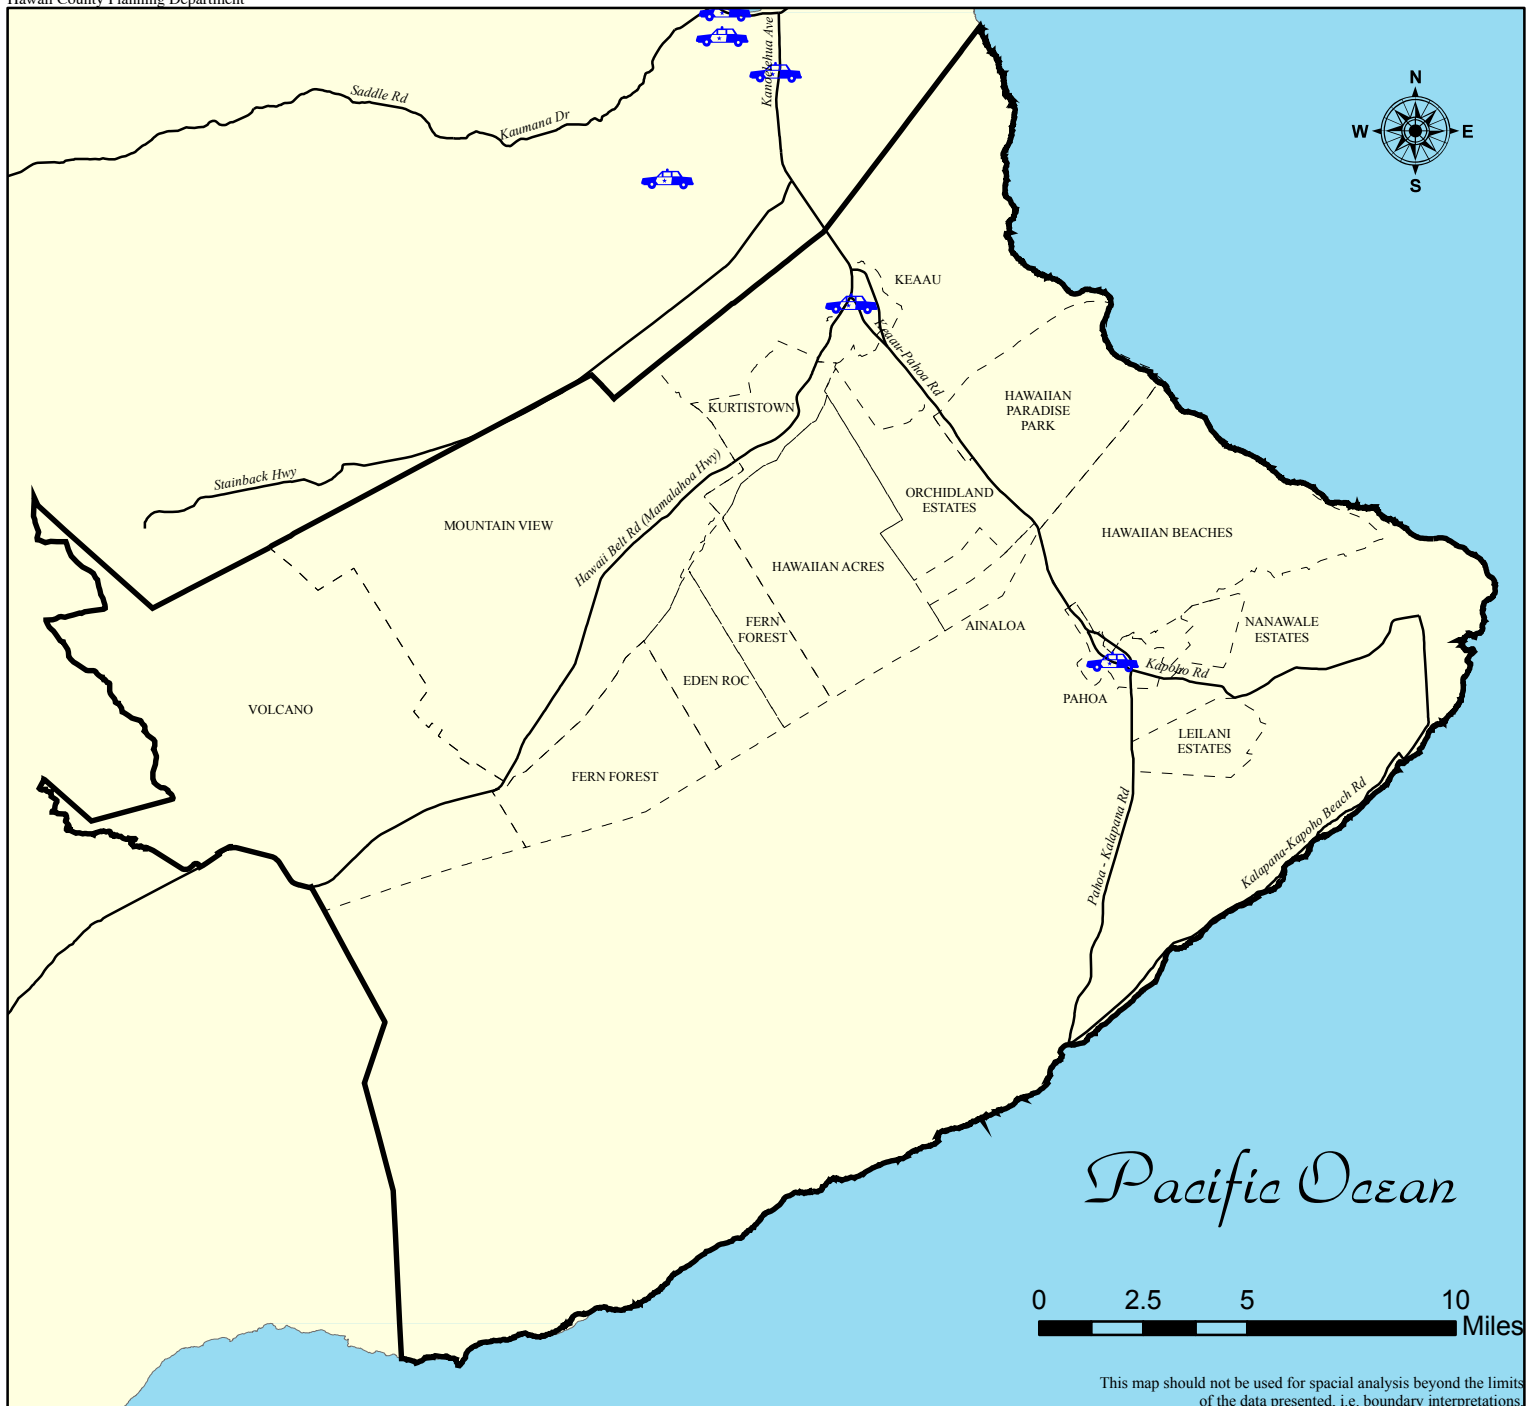

Police Stations

Puna, Island of Hawaii

- Community Development Plan Boundary
- Census Designated Places
- Major Highways
- Police Station
- Keaau Police Station
- Pahoa Police Station

Creation Date: June 20, 2006
 Data Source: Hawaii Statewide GIS Program
 Hawaii County Planning Department

Pacific Ocean

This map should not be used for spacial analysis beyond the limits of the data presented, i.e. boundary interpretations