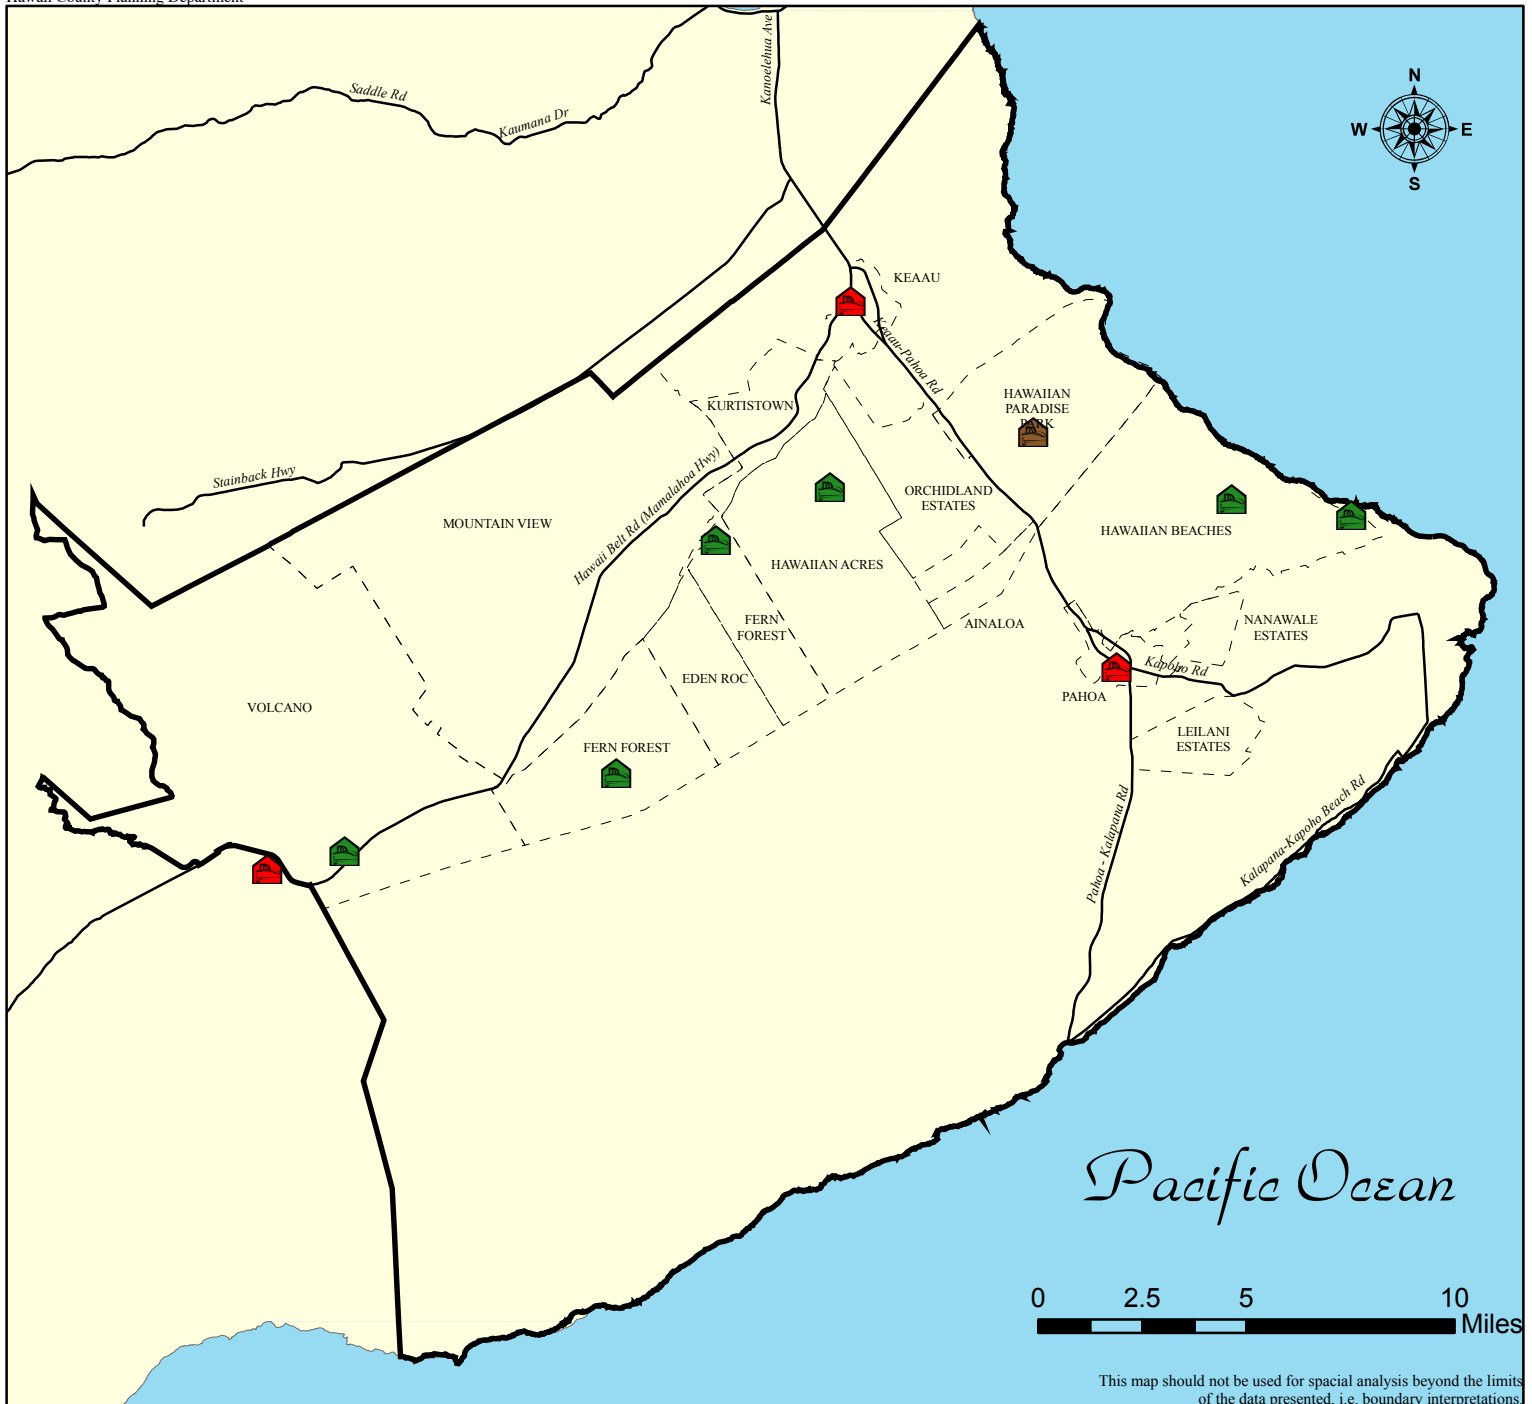

# Fire Stations

## Puna, Island of Hawaii

- Community Development Plan Boundary
- Census Designated Places
- Major Highways
- County Fire Station
- County & Volunteer Fire Station
- Volunteer Fire Station

- County Fire Stations:
  - Pahoa Fire Station
  - Keauu Fire Station
- Volunteer Fire Stations:
  - Hawaiian Beaches
  - Waa Waa
  - Hawaiian Acres
  - Fern Forest
  - Volcano Village
  - Fern Acres
- Dual Use Fire Stations:
  - Hawaiian Paradise Park

Creation Date: June 20, 2006  
 Data Source: Hawaii Statewide GIS Program  
 Hawaii County Planning Department

*Pacific Ocean*

This map should not be used for spacial analysis beyond the limits of the data presented, i.e. boundary interpretations