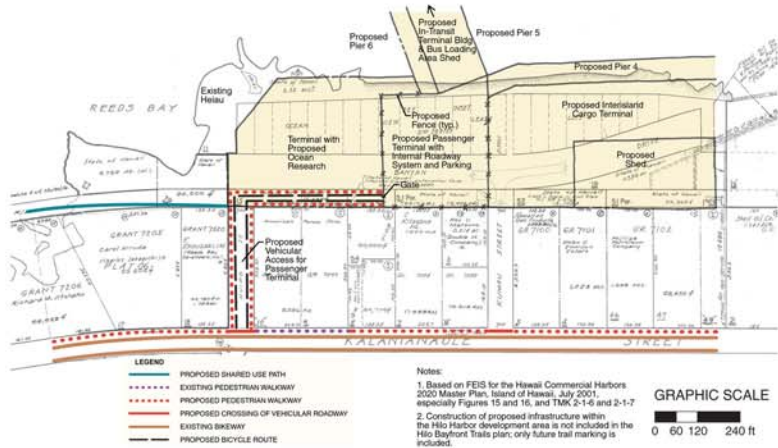

# HILO BAYFRONT TRAILS - HILO HARBOR CONNECTIONS

Hilo Harbor 2020 Master Plan Development (Portion)

Proposed Relocation of Hilo Harbor Pedestrian Zone between Pier 1 Shed and Main Gate

Shared Use Path in Former Railroad Right-of-Way

Proposed Trail Additions at Hilo Harbor Main Gate