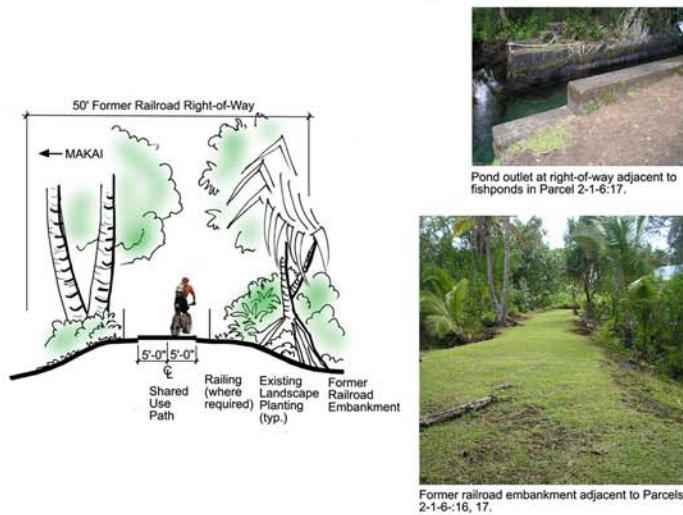

# HILO BAYFRONT TRAILS - HILO HARBOR CONNECTIONS

Hilo Harbor 2020 Master Plan Development (Portion)

Proposed Relocation of Hilo Harbor Pedestrian Zone between Pier 1 Shed and Main Gate

Shared Use Path in Former Railroad Right-of-Way

Proposed Trail Additions at Hilo Harbor Main Gate