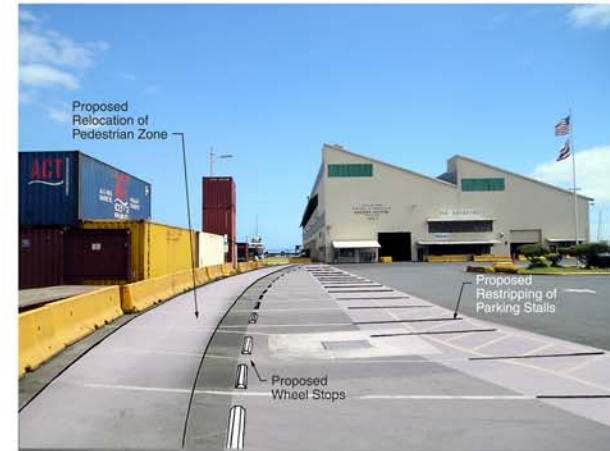

# HILO BAYFRONT TRAILS - HILO HARBOR CONNECTIONS

Hilo Harbor 2020 Master Plan Development (Portion)

Proposed Relocation of Hilo Harbor Pedestrian Zone between Pier 1 Shed and Main Gate

Shared Use Path in Former Railroad Right-of-Way

Proposed Trail Additions at Hilo Harbor Main Gate