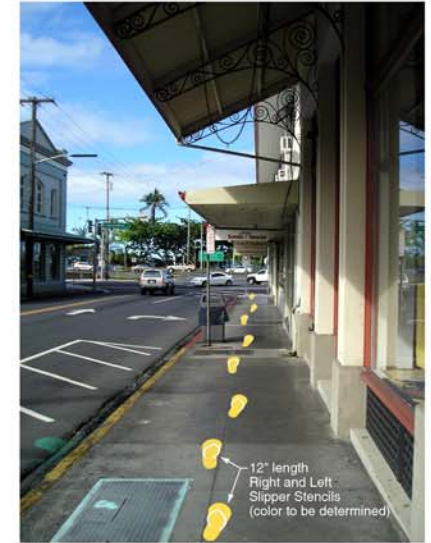

HILO BAYFRONT TRAILS - TRAIL MARKING OPTIONS

Indicate your preference by adding a colored dot below the trail marking option of your choice.
One dot per community member.

Waiānue Avenue, Downtown Hilo

Waiānue Avenue, Downtown Hilo

Waiānue Avenue, Downtown Hilo

Waiānue Avenue, Downtown Hilo

Option 1:
Painted Line

Option 2:
Painted Line with
Bronze Medallion

Option 3:
Commemorative Bricks

Inspired by markings along
Kalaniana'ole Street.